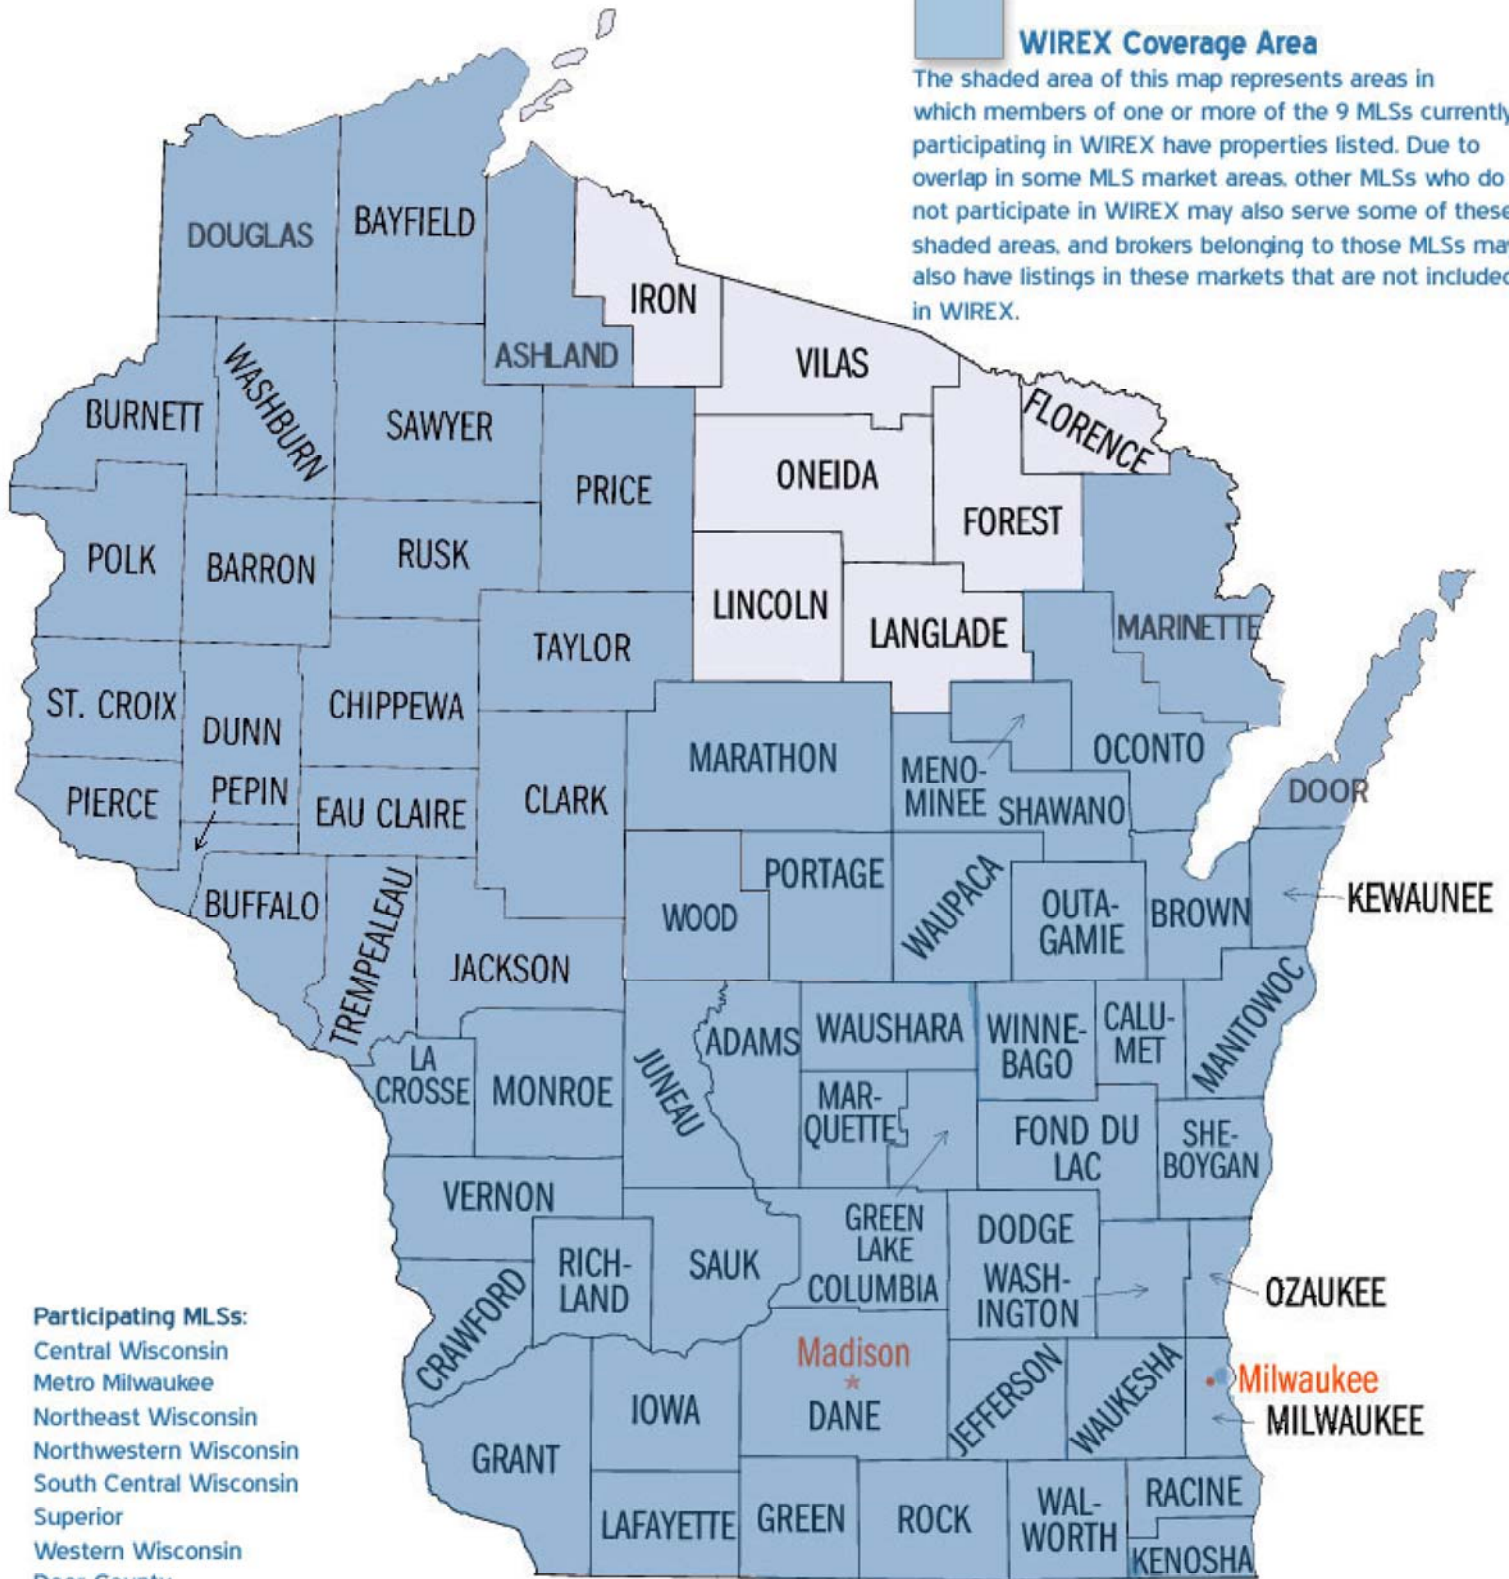

### WIREX Coverage Area

The shaded area of this map represents areas in which members of one or more of the 9 MLSs currently participating in WIREX have properties listed. Due to overlap in some MLS market areas, other MLSs who do not participate in WIREX may also serve some of these shaded areas, and brokers belonging to those MLSs may also have listings in these markets that are not included in WIREX.

- Participating MLSs:**
- Central Wisconsin
  - Metro Milwaukee
  - Northeast Wisconsin
  - Northwestern Wisconsin
  - South Central Wisconsin
  - Superior
  - Western Wisconsin
  - Door County
  - Marinette County

Milwaukee  
MILWAUKEE