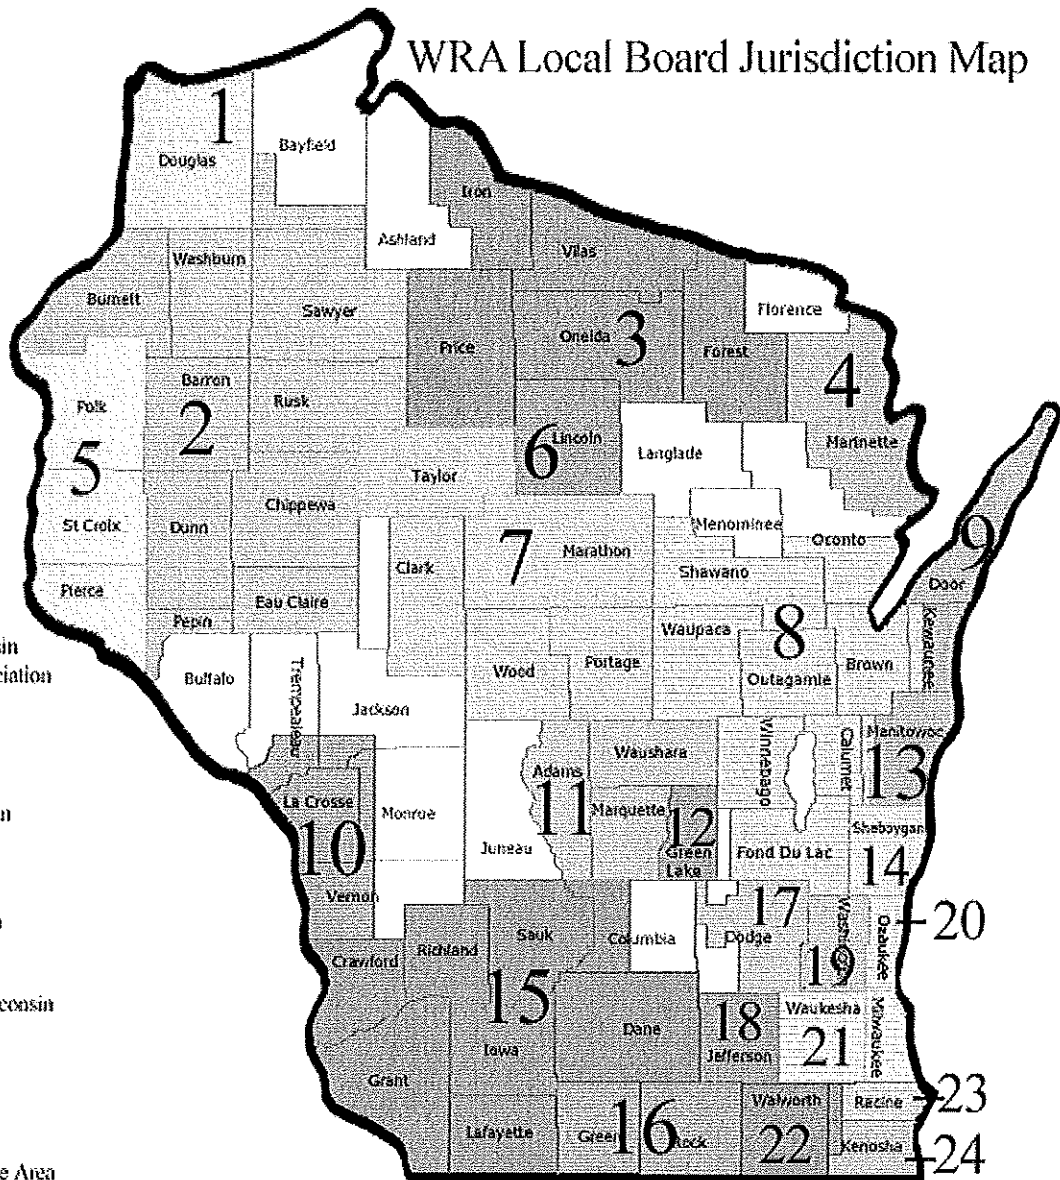

WRA Local Board Jurisdiction Map

Board Key Code

- 1 - Superior Area
- 2 - Northwest Wisconsin
- 3 - Northwoods Association
- 4 - Mannette
- 5 - Western Wisconsin
- 6 - Woodland Lakes
- 7 - Central Wisconsin
- 8 - Northeast Wisconsin
- 9 - Door
- 10 - La Crosse
- 11 - A-M-W
- 12 - Green Lake-Ripon
- 13 - Manitowoc
- 14 - Sheboygan
- 15 - South Central Wisconsin
- 16 - Rock-Green
- 17 - Dodge
- 18 - Jefferson
- 19 - Washington
- 20 - Ozaukee
- 21 - Greater Milwaukee Area
- 22 - Lakes Area
- 23 - Racine
- 24 - Kewasha